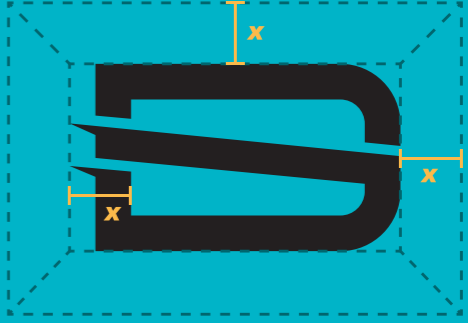

# Logotype

Safety Zone & Minimum Size

80px / 2.6cm

DOMINIC STRICKER

50px / 1.7cm

40px / 1.4cm